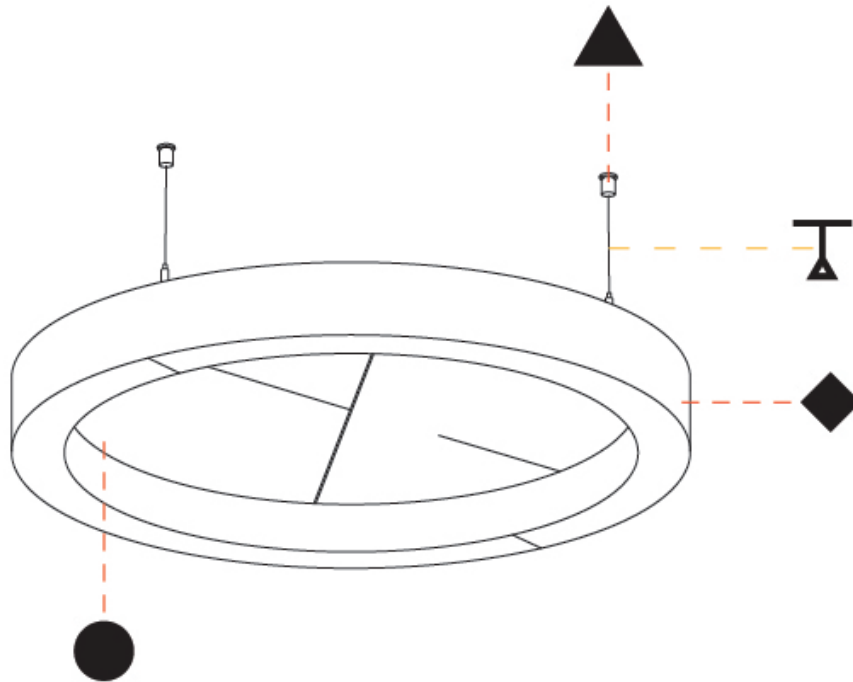

GLORIOUS SLIM ACOUSTIC SUSPENSION

A300730-

PROJECT _____

TYPE _____

SPECIFIER _____

QUANTITY _____

DATE _____

A